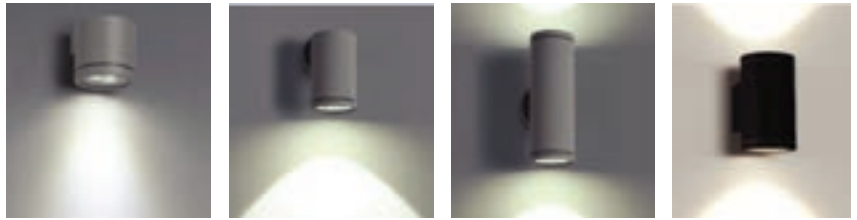

Comet Series Round

GJCOM