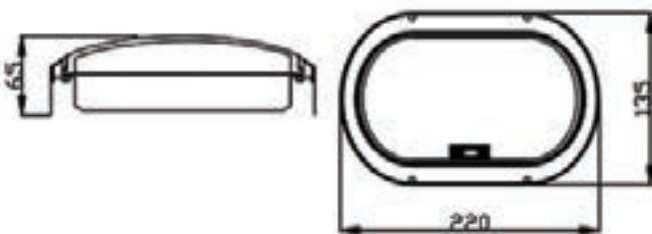

Oval

- Replaces traditional Outdoor Wall Lights
- Ceiling or wall mounted
- Available in oval and round shape
- High quality Aluminum base, excellent heat dissipation
- High quality PC housing, high impact resistance
- High Lumen Output 850lm
- High Quality 2835 SMD Chipset

- Input Voltage 100V ~ 240V AC
- 120° Beam Angle
- CRI >80
- Housing Color options: Black/White
- IP65 Rated (Waterproof)
- 3 Years Warranty