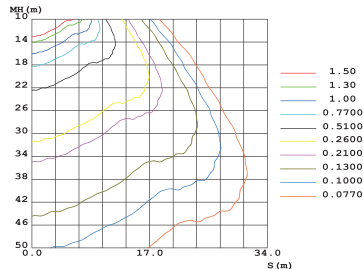

- Mean Well or Phillips Driver
- 120° Beam Angle
- CRI >70
- Housing Color options: Black
- IP65 Rated (Waterproof)
- 5 Years Warranty

LUMINOUS INTENSITY DISTRIBUTION DIAGRAM

C0 PLANE ISOLUX DIAGRAM (UNIT:lx)

Model#	Length (mm)	Beam Angle	CCT	Lumens	Wattage	LED
GMECL-60W-WP02	464*445*238	120°	3000-6500k	6300	60W	Philips Lumileds, Bridgelux or Cree
GMECL-80W-WP02	464*445*238	120°	3000-6500k	8400	80W	Philips Lumileds, Bridgelux or Cree
GMECL-100W-WP02	464*445*238	120°	3000-6500k	10500	100W	Philips Lumileds, Bridgelux or Cree
GMECL-120W-WP02	464*445*238	120°	3000-6500k	12600	120W	Philips Lumileds, Bridgelux or Cree

- Class II SAA Driver
- 120° Beam Angle
- CRI >70
- Housing Color options: Black
- IP65 Rated (Waterproof)
- 5 Years Warranty

LUMINOUS INTENSITY DISTRIBUTION DIAGRAM

C0 PLANE ISOLUX DIAGRAM (UNIT:lx)

Model#	Length (mm)	Beam Angle	CCT	Lumens	Wattage	LED
GMECL-20W-WP03	310*263*180	120°	3000-6500k	2000	20W	Philips Lumileds, Bridgelux or Cree
GMECL-30W-WP03	310*263*180	120°	3000-6500k	3000	30W	Philips Lumileds, Bridgelux or Cree