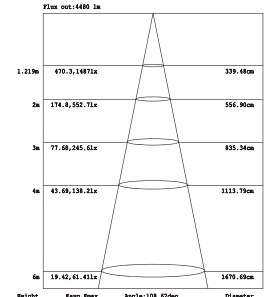

Model#	Length (mm)	Beam Angle	CCT	Lumens	Wattage	LED
GMECL-30W-WP01	360*232*198	120°	3000-6500k	3150	30W	Philips Lumileds, Bridgelux or Cree
GMECL-40W-WP01	360*232*198	120°	3000-6500k	4200	40W	Philips Lumileds, Bridgelux or Cree
GMECL-60W-WP01	360*232*198	120°	3000-6500k	6300	60W	Philips Lumileds, Bridgelux or Cree
GMECL-80W-WP01	464*322*230	120°	3000-6500k	8400	80W	Philips Lumileds, Bridgelux or Cree
GMECL-100W-WP01	464*322*230	120°	3000-6500k	10500	100W	Philips Lumileds, Bridgelux or Cree

- Mean Well or Phillips Driver
- 120° Beam Angle
- CRI >70
- Housing Color options: Black
- IP65 Rated (Waterproof)
- 5 Years Warranty

LUMINOUS INTENSITY DISTRIBUTION DIAGRAM

C0 PLANE ISOLUX DIAGRAM (UNIT:lx)