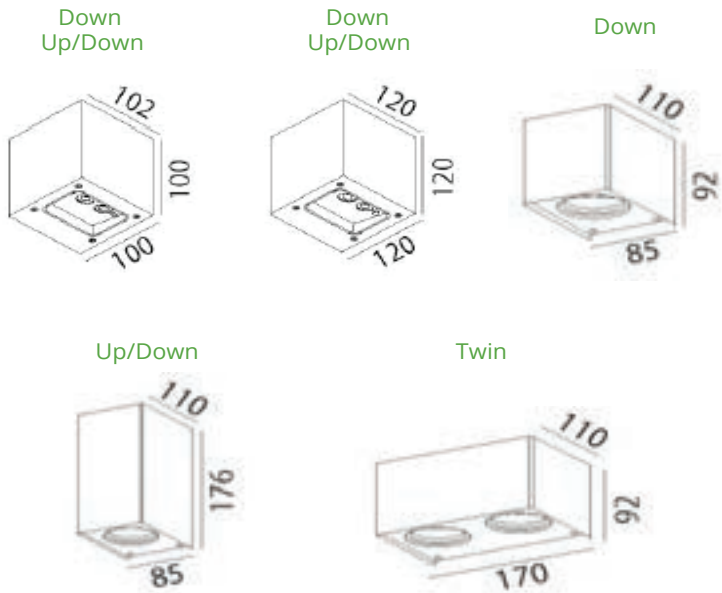

Comet Series LED Wall Light Square

- Replaces traditional Outdoor Wall Lights
- Triac dimmer system for option
- High quality Die-casting Powder Coated Aluminium housing with Clear Diffuser
- High Lumen Output
- High Quality COB Chipset

- 30° ~ 55° Beam Angle
- CRI >82
- Housing Color options: Black/Silver
- P54 & IP65 Rated (Waterproof)
- 3 Years Warranty

Model#	Dimensions (mm)	IP Rating	Beam Angle	CCT	Lumens	Wattage	LED	Dimmer (option)
GJCOM-3W	100*102*100	IP54&IP65	30°/55°	3000-6000k	300	3W	SMD	Triac
GJCOM-3W	85*110*92	IP54&IP65	30°/55°	3000-6000k	300	3W	SMD	Triac
GJCOM-5W	120*120*120	IP54&IP65	30°/55°	3000-6000k	500	5W	SMD	Triac
GJCOM-6W	100*102*100	IP54&IP65	30°/55°	3000-6000k	600	2*3W	SMD	Triac
GJCOM-6W	85*110*176	IP54&IP65	30°/55°	3000-6000k	600	2*3W	SMD	Triac
GJCOM-6W	120*120*120	IP54&IP65	30°/55°	3000-6000k	600	2*3W	SMD	Triac
GJCTW-6W	170*110*92	IP54&IP65	30°/55°	3000-6000k	600	2*3W	SMD	Triac