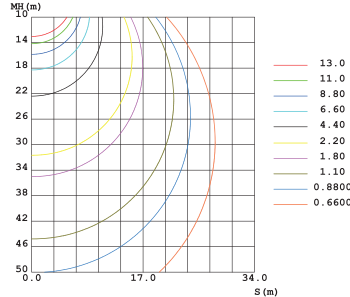

- Mean Well or Phillips Driver
- 120° Beam Angle
- CRI >70
- Housing Color options: Black
- IP65 Rated (Waterproof)
- 5 Years Warranty

LUMINOUS INTENSITY DISTRIBUTION DIAGRAM

C0 PLANE ISOLUX DIAGRAM (UNIT:lx)

Model#	Length (mm)	Beam Angle	CCT	Lumens	Wattage	LED
GMECL-30W-WP01	360*232*198	120°	3000-6500k	3150	30W	Philips Lumileds, Bridgelux or Cree
GMECL-40W-WP01	360*232*198	120°	3000-6500k	4200	40W	Philips Lumileds, Bridgelux or Cree
GMECL-60W-WP01	360*232*198	120°	3000-6500k	6300	60W	Philips Lumileds, Bridgelux or Cree
GMECL-80W-WP01	464*322*230	120°	3000-6500k	8400	80W	Philips Lumileds, Bridgelux or Cree
GMECL-100W-WP01	464*322*230	120°	3000-6500k	10500	100W	Philips Lumileds, Bridgelux or Cree