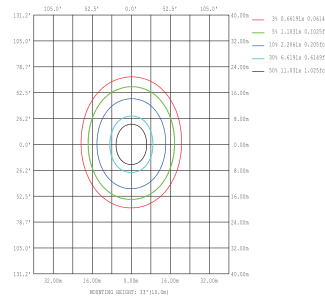

- Mean Well or Phillips Driver
- 120° Beam Angle
- CRI >70
- Housing Color options: Black
- IP65 Rated (Waterproof)
- 5 Years Warranty

LUMINOUS INTENSITY DISTRIBUTION DIAGRAM

C0 PLANE ISOLUX DIAGRAM (UNIT:lx)

Model#	Length (mm)	Beam Angle	CCT	Lumens	Wattage	LED
GMECL-30W-WP01	360*232*198	120°	3000-6500k	3150	30W	Philips Lumileds, Bridgelux or Cree
GMECL-40W-WP01	360*232*198	120°	3000-6500k	4200	40W	Philips Lumileds, Bridgelux or Cree
GMECL-60W-WP01	360*232*198	120°	3000-6500k	6300	60W	Philips Lumileds, Bridgelux or Cree
GMECL-80W-WP01	464*322*230	120°	3000-6500k	8400	80W	Philips Lumileds, Bridgelux or Cree
GMECL-100W-WP01	464*322*230	120°	3000-6500k	10500	100W	Philips Lumileds, Bridgelux or Cree

Model#	Length (mm)	Beam Angle	CCT	Lumens	Wattage	LED
GMECL-60W-WP02	464*445*238	120°	3000-6500k	6300	60W	Philips Lumileds, Bridgelux or Cree
GMECL-80W-WP02	464*445*238	120°	3000-6500k	8400	80W	Philips Lumileds, Bridgelux or Cree
GMECL-100W-WP02	464*445*238	120°	3000-6500k	10500	100W	Philips Lumileds, Bridgelux or Cree
GMECL-120W-WP02	464*445*238	120°	3000-6500k	12600	120W	Philips Lumileds, Bridgelux or Cree