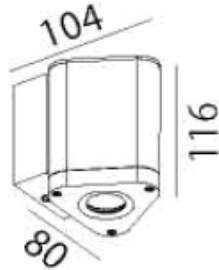

Comet Series LED Wall Light Triangle

Down
6W