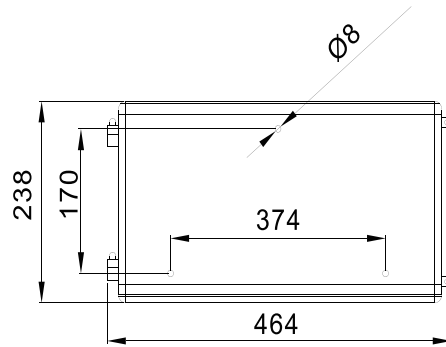

Eclipse Series 02 Outdoor LED Wallpack Light