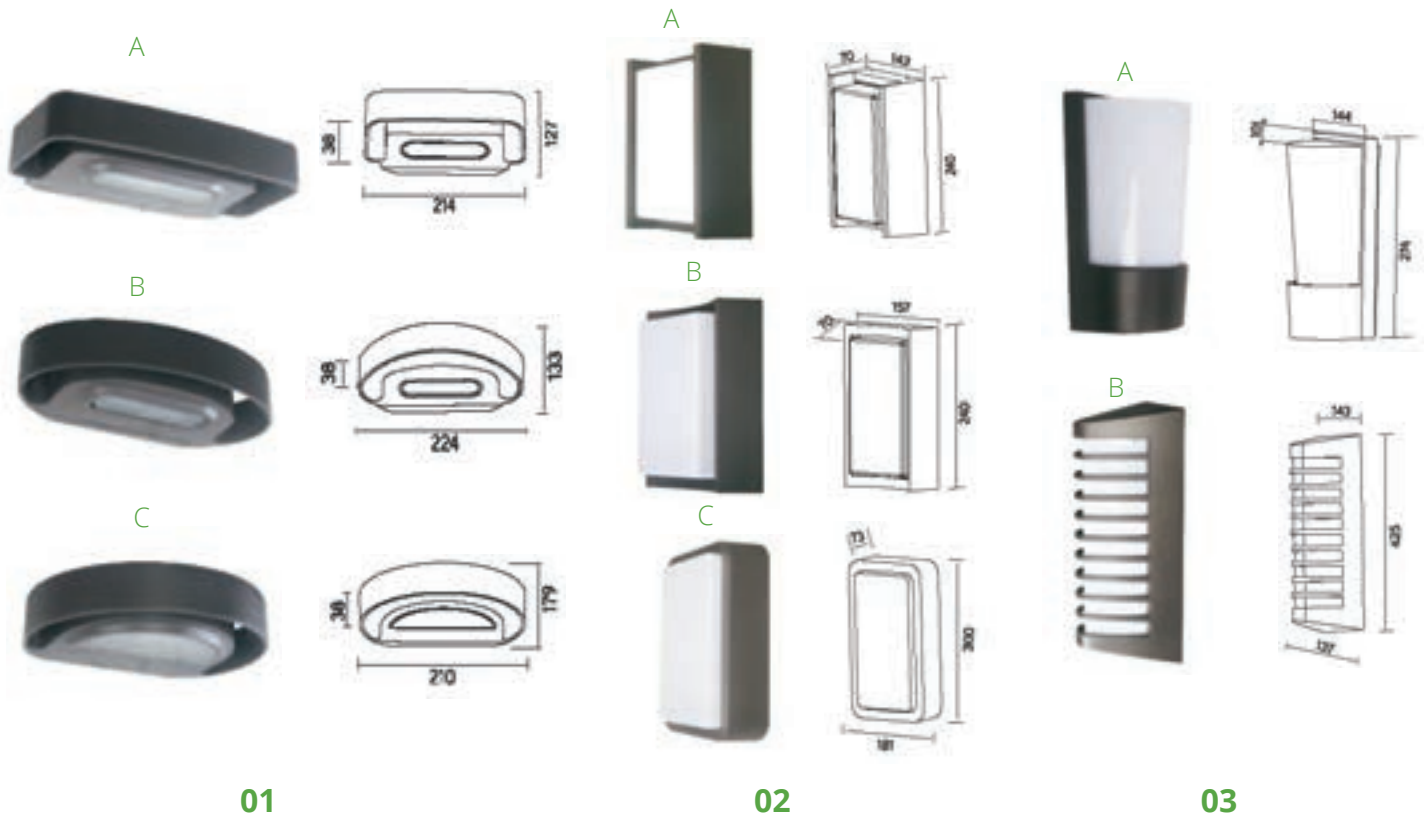

Allure Series LED Outdoor Wall Light

- Replaces traditional Outdoor Wall Lights
- High quality Aluminium Housing with Opal Diffuser
- High Lumen Output 95lm/W
- High Quality SMD Chipset
- Input Voltage 100V ~ 240V AC

- 60° ~ 120° Beam Angle
- CRI >80
- Housing Color options: Black
- IP44 & IP65 Rated (sheltered & waterproof)
- 3 Years Warranty

Model#	Dimensions (mm)	IP Rating	Beam Angle	CCT	Lumens	Wattage	LED
GKALL-8W-01-A	214*127*38	IP44&IP65	60°	3000-6000k	760	8W	SMD
GKALL-8W-01-B	224*133*38	IP44&IP65	60°	3000-6000k	760	8W	SMD
GKALL-10W-01-C	210*179*38	IP44&IP65	60°	3000-6000k	950	10W	SMD
GKALL-10W-02-A	240*143*70	IP44&IP65	120°	3000-6000k	950	10W	SMD
GKALL-10W-02-B	240*157*70	IP44&IP65	120°	3000-6000k	950	10W	SMD
GKALL-18W-02-C	300*181*73	IP44&IP65	120°	3000-6000k	1710	18W	SMD
GKALL-10W-03-A	274*144*10	IP44&IP65	120°	3000-6000k	950	10W	SMD
GKALL-18W-03-B	425*143*137	IP44&IP65	120°	3000-6000k	1710	18W	SMD