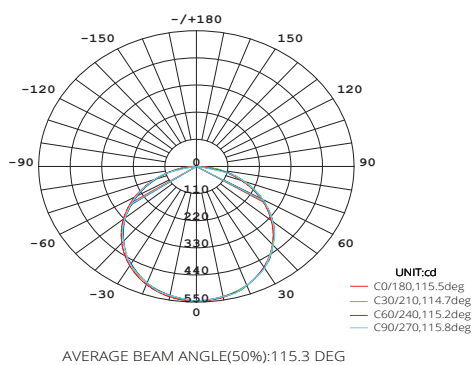

- Input Voltage 100V ~ 240V AC
- 120° Beam Angle
- CRI >80
- Housing Color options: Black/White
- IP65 Rated (Waterproof)
- 3 Years Warranty

Model#	Dimension	Shape	Beam Angle	CCT	Lumens	Wattage	LED
GLSHA-20W-R	270*270*80	Round	120°	3000-6000k	1600	20W	2835 SMD
GLSHA-20W-O	300*300*80	Oval	120°	3000-6000k	1600	20W	2835 SMD
GLSHA-20W-HM	220*135*65	Half Moon	120°	3000-6000k	1600	20W	2835 SMD
GLSHA-20W-HO	280*180*83	Half Oval	120°	3000-6000k	1600	20W	2835 SMD
GLSHA-20W-RE	275*180*75	Rectangle	120°	3000-6000k	1600	20W	2835 SMD
GLSHA-20W-T	250*125*110	Triangle	120°	3000-6000k	1600	20W	2835 SMD

- Input Voltage 100V ~ 240V AC
- 120° Beam Angle
- CRI >80
- Housing Color options: Black/White
- IP65 Rated (Waterproof)
- 3 Years Warranty

LUMINOUS INTENSITY DISTRIBUTION DIAGRAM-20W

C0 PLANE ISOLUX DIAGRAM-20W (UNIT:lx)