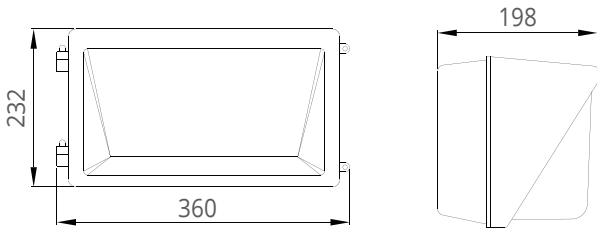

Eclipse Series 01 Outdoor LED Wallpack Light

30 ~ 60W