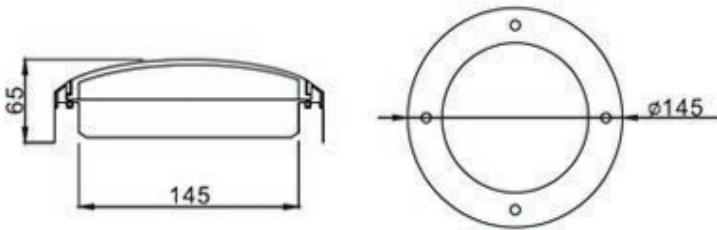

Sahara Series LED Outdoor Wall Light 10W

Round