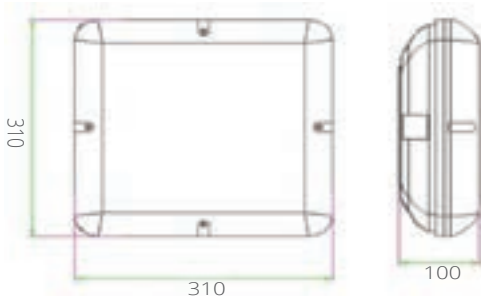

Sole Series LED Outdoor Wall Light 20W

Round

Square

- Replaces traditional Outdoor Wall Lights
- Ceiling or wall mounted
- Available in oval and round shape
- High quality Aluminum base, excellent heat dissipation
- High quality PC housing, high impact resistance
- High Lumen Output 1600lm
- High Quality 2835 SMD Chipset

- Input Voltage 100V ~ 240V AC
- 120° Beam Angle
- CRI >80
- Housing Color options: Black/White
- IP65 Rated (Waterproof)
- 3 Years Warranty

Model#	Dimension	Function	Beam Angle	CCT	Lumens	Wattage	LED
GLSOL-20W	310*310*100	Common	120°	3000-6000k	1900~2100	20W	2835 SMD
GLSOL-20W-S	310*310*100	On/Off Sensor	120°	3000-6000k	1900~2100	20W	2835 SMD