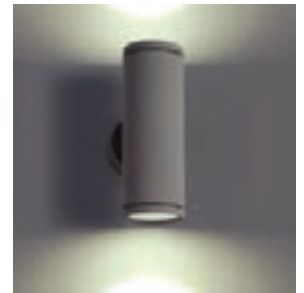

Eclipse Series

GMECL

Comet Series LED Wall Light Triangle

Down
6W

Up/Down
2*10W

- Replaces traditional Outdoor Wall Lights
- Triac dimmer system for option
- High quality Die-casting Powder Coated Aluminium housing with Clear Diffuser
- High Lumen Output
- High Quality COB Chipset

Comet Series LED Wall Light Round

- Replaces traditional Outdoor Wall Lights
- Triac dimmer system for option
- High quality Die-casting Powder Coated Aluminium housing with Clear Diffuser
- High Lumen Output
- High Quality COB Chipset

Comet Series LED Wall Light Square

- Replaces traditional Outdoor Wall Lights
- Triac dimmer system for option
- High quality Die-casting Powder Coated Aluminium housing with Clear Diffuser
- High Lumen Output
- High Quality COB Chipset

Sahara Series LED Outdoor Wall Light 10W

Round

Oval

- Replaces traditional Outdoor Wall Lights
- Ceiling or wall mounted
- Available in oval and round shape
- High quality Aluminum base, excellent heat dissipation
- High quality PC housing, high impact resistance
- High Lumen Output 850lm
- High Quality 2835 SMD Chipset