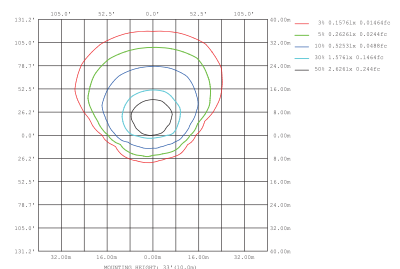

Model#	Length (mm)	Beam Angle	CCT	Lumens	Wattage	LED
GMECL-30W-WP01	360*232*198	120°	3000-6500k	3150	30W	Philips Lumileds, Bridgelux or Cree
GMECL-40W-WP01	360*232*198	120°	3000-6500k	4200	40W	Philips Lumileds, Bridgelux or Cree
GMECL-60W-WP01	360*232*198	120°	3000-6500k	6300	60W	Philips Lumileds, Bridgelux or Cree
GMECL-80W-WP01	464*322*230	120°	3000-6500k	8400	80W	Philips Lumileds, Bridgelux or Cree
GMECL-100W-WP01	464*322*230	120°	3000-6500k	10500	100W	Philips Lumileds, Bridgelux or Cree

- Mean Well or Phillips Driver
- 120° Beam Angle
- CRI >70
- Housing Color options: Black
- IP65 Rated (Waterproof)
- 5 Years Warranty

LUMINOUS INTENSITY DISTRIBUTION DIAGRAM

C0 PLANE ISOLUX DIAGRAM (UNIT:lx)

Model#	Length (mm)	Beam Angle	CCT	Lumens	Wattage	LED
GMECL-60W-WP02	464*445*238	120°	3000-6500k	6300	60W	Philips Lumileds, Bridgelux or Cree
GMECL-80W-WP02	464*445*238	120°	3000-6500k	8400	80W	Philips Lumileds, Bridgelux or Cree
GMECL-100W-WP02	464*445*238	120°	3000-6500k	10500	100W	Philips Lumileds, Bridgelux or Cree
GMECL-120W-WP02	464*445*238	120°	3000-6500k	12600	120W	Philips Lumileds, Bridgelux or Cree

- Class II SAA Driver
- 120° Beam Angle
- CRI >70
- Housing Color options: Black
- IP65 Rated (Waterproof)
- 5 Years Warranty

LUMINOUS INTENSITY DISTRIBUTION DIAGRAM

C0 PLANE ISOLUX DIAGRAM (UNIT:lx)

Model#	Length (mm)	Beam Angle	CCT	Lumens	Wattage	LED
GMECL-20W-WP03	310*263*180	120°	3000-6500k	2000	20W	Philips Lumileds, Bridgelux or Cree
GMECL-30W-WP03	310*263*180	120°	3000-6500k	3000	30W	Philips Lumileds, Bridgelux or Cree