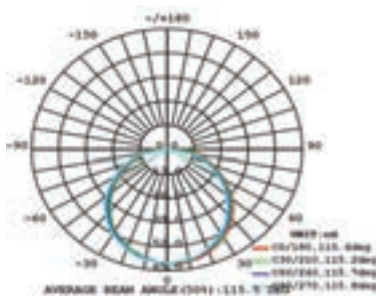

- Input Voltage 100V ~ 240V AC
- 120° Beam Angle
- CRI >80
- Housing Color options: Black/White
- IP65 Rated (Waterproof)
- 3 Years Warranty

Model#	Dimension	Shape	Beam Angle	CCT	Lumens	Wattage	LED
GLSHA-10W-O	220*135*65	Oval	120°	3000-6000k	850	10W	2835 SMD
GLSHA-10W-R	145*145*65	Round	120°	3000-6000k	850	10W	2835 SMD