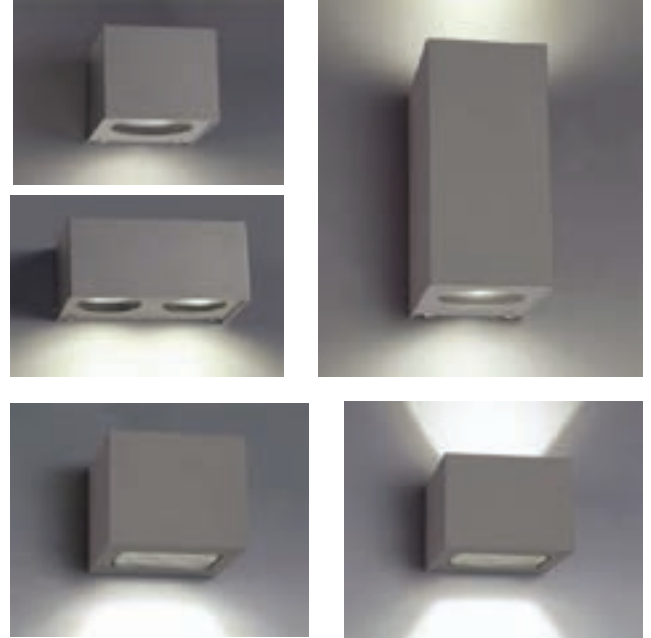

Eclipse Series

GMECL

Comet Series LED Wall Light Triangle

Down
6W

Up/Down
2*10W

- Replaces traditional Outdoor Wall Lights
- Triac dimmer system for option
- High quality Die-casting Powder Coated Aluminium housing with Clear Diffuser
- High Lumen Output
- High Quality COB Chipset

Comet Series LED Wall Light Round

- Replaces traditional Outdoor Wall Lights
- Triac dimmer system for option
- High quality Die-casting Powder Coated Aluminium housing with Clear Diffuser
- High Lumen Output
- High Quality COB Chipset

Comet Series LED Wall Light Square

- Replaces traditional Outdoor Wall Lights
- Triac dimmer system for option
- High quality Die-casting Powder Coated Aluminium housing with Clear Diffuser
- High Lumen Output
- High Quality COB Chipset