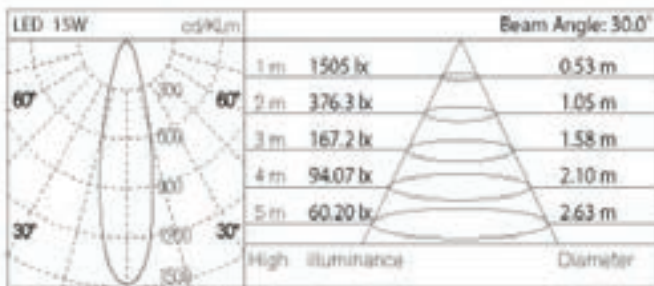

- 30° ~ 55° Beam Angle
- CRI >82
- Housing Color options: Black/Silver
- IP65 Rated (Waterproof)
- 3 Years Warranty

Model#	Dimensions (mm)	IP Rating	Beam Angle	CCT	Lumens	Wattage	LED	Dimmer (option)
GJCOM-6W	80*104*116	IP65	30°/55°	3000-6000k	600	6W	COB	Triac
GJCOM-12W	80*108*189	IP65	30°/55°	3000-6000k	1200	2*6W	COB	Triac