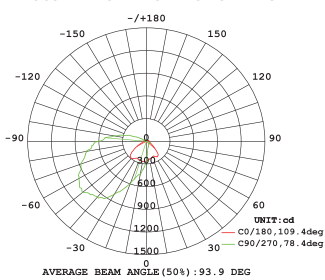

- Instant start, no noise, no flicker, anti-glare
- Die cast aluminum housing sealed with gasket
- Powder coated housing to prevent discoloration
- Shock & Vibration resistance
- High Lumen Output 95~105lm/W
- High Quality Philips Lumileds, Bridgelux or Cree Chipset

- Class II SAA Driver
- 120° Beam Angle
- CRI >70
- Housing Color options: Black
- IP65 Rated (Waterproof)
- 5 Years Warranty

LUMINOUS INTENSITY DISTRIBUTION DIAGRAM