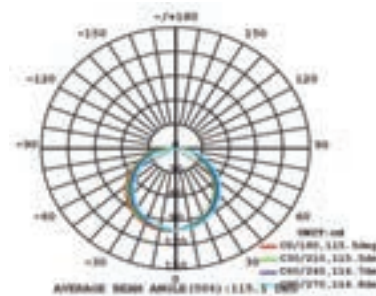

- Input Voltage 100V ~ 240V AC
- 120° Beam Angle
- CRI >80
- Housing Color options: Black/White
- IP65 Rated (Waterproof)
- 3 Years Warranty

Model#	Dimension	Shape	Beam Angle	CCT	Lumens	Wattage	LED
GLSHA-10W-O	220*135*65	Oval	120°	3000-6000k	850	10W	2835 SMD
GLSHA-10W-R	145*145*65	Round	120°	3000-6000k	850	10W	2835 SMD