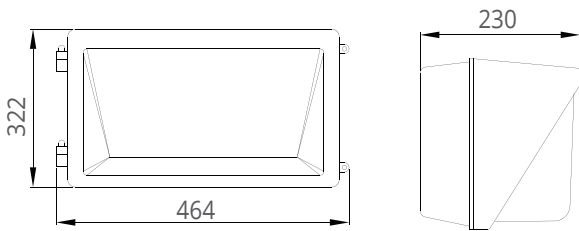

Eclipse Series 01 Outdoor LED Wallpack Light

30 ~ 60W

80 ~ 100W

- Instant start, no noise, no flicker, anti-glare
- Die cast aluminum housing sealed with gasket
- Powder coated housing to prevent discoloration
- Shock & Vibration resistance
- High Lumen Output 95~105lm/W
- High Quality Philips Lumileds, Bridgelux or Cree Chipset

- Mean Well or Phillips Driver
- 120° Beam Angle
- CRI >70
- Housing Color options: Black
- IP65 Rated (Waterproof)
- 5 Years Warranty

Model#	Length (mm)	Beam Angle	CCT	Lumens	Wattage	LED
GMECL-30W-WP01	360*232*198	120°	3000-6500k	3150	30W	Philips Lumileds, Bridgelux or Cree
GMECL-40W-WP01	360*232*198	120°	3000-6500k	4200	40W	Philips Lumileds, Bridgelux or Cree
GMECL-60W-WP01	360*232*198	120°	3000-6500k	6300	60W	Philips Lumileds, Bridgelux or Cree
GMECL-80W-WP01	464*322*230	120°	3000-6500k	8400	80W	Philips Lumileds, Bridgelux or Cree
GMECL-100W-WP01	464*322*230	120°	3000-6500k	10500	100W	Philips Lumileds, Bridgelux or Cree