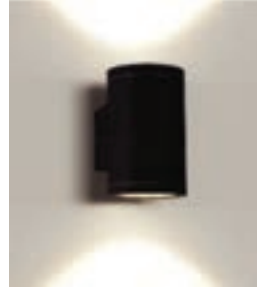

Eclipse Series

GMECL

Comet Series LED Wall Light Triangle

Down
6W

Up/Down
2*10W

- Replaces traditional Outdoor Wall Lights
- Triac dimmer system for option
- High quality Die-casting Powder Coated Aluminium housing with Clear Diffuser
- High Lumen Output
- High Quality COB Chipset

- 30° ~ 55° Beam Angle
- CRI >82
- Housing Color options: Black/Silver
- IP65 Rated (Waterproof)
- 3 Years Warranty

Model#	Dimensions (mm)	IP Rating	Beam Angle	CCT	Lumens	Wattage	LED	Dimmer (option)
GJCOM-6W	80*104*116	IP65	30°/55°	3000-6000k	600	6W	COB	Triac
GJCOM-12W	80*108*189	IP65	30°/55°	3000-6000k	1200	2*6W	COB	Triac

Comet Series LED Wall Light Round

- Replaces traditional Outdoor Wall Lights
- Triac dimmer system for option
- High quality Die-casting Powder Coated Aluminium housing with Clear Diffuser
- High Lumen Output
- High Quality COB Chipset