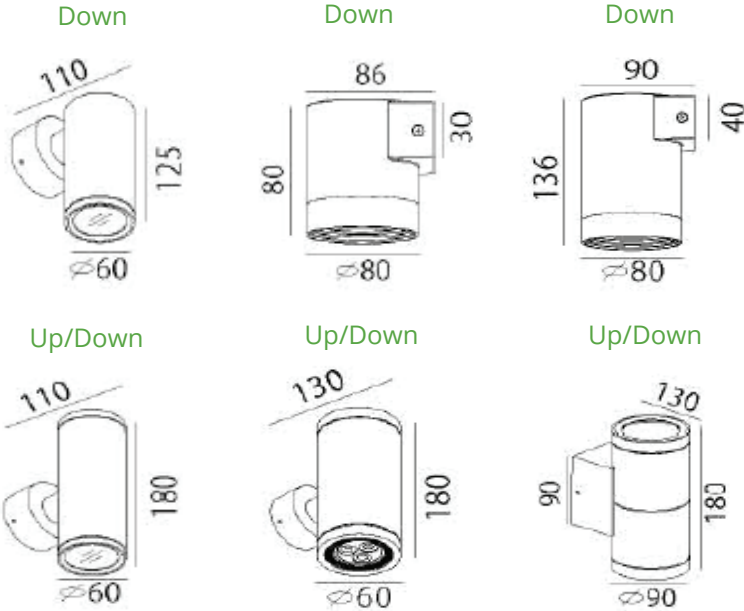

Comet Series LED Wall Light Round

- Replaces traditional Outdoor Wall Lights
- Triac dimmer system for option
- High quality Die-casting Powder Coated Aluminium housing with Clear Diffuser
- High Lumen Output
- High Quality COB Chipset

- 30° ~ 55° Beam Angle
- CRI >82
- Housing Color options: Black/Silver
- IP54 & IP65 Rated (Waterproof)
- 3 Years Warranty

Model#	Dimensions (mm)	IP Rating	Beam Angle	CCT	Lumens	Wattage	LED	Dimmer (option)
GJCOM-3W	60*110*125	IP54&IP65	30°/55°	3000-6000k	300	3W	SMD	Triac
GJCOM-3W	80*86*80	IP54&IP65	30°/55°	3000-6000k	300	3W	SMD	Triac
GJCOM-3W	80*90*136	IP54&IP65	30°/55°	3000-6000k	300	3W	SMD	Triac
GJCOM-6W	60*110*180	IP54&IP65	30°/55°	3000-6000k	600	2*3W	SMD	Triac
GJCOM-6W	60*130*180	IP54&IP65	30°/55°	3000-6000k	600	2*3W	SMD	Triac
GJCOM-20W	90*130*180	IP54&IP65	30°/55°	3000-6000k	2000	2*10W	COB	Triac