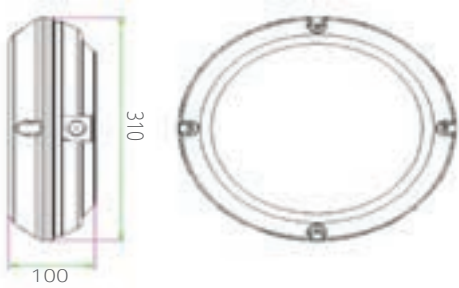

Sole Series LED Outdoor Wall Light 20W

Round