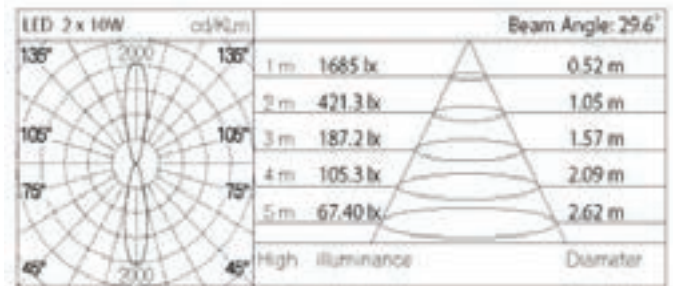

- 30° ~ 55° Beam Angle
- CRI >82
- Housing Color options: Black/Silver
- IP65 Rated (Waterproof)
- 3 Years Warranty

Model#	Dimensions (mm)	IP Rating	Beam Angle	CCT	Lumens	Wattage	LED	Dimmer (option)
GJCOM-6W	80*104*116	IP65	30°/55°	3000-6000k	600	6W	COB	Triac
GJCOM-12W	80*108*189	IP65	30°/55°	3000-6000k	1200	2*6W	COB	Triac