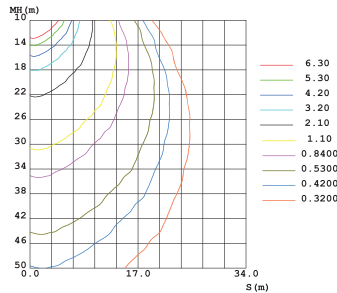

- 60° ~ 120° Beam Angle
- CRI >80
- Housing Color options: Black
- IP44 & IP65 Rated (sheltered & waterproof)
- 3 Years Warranty

Model#	Dimensions (mm)	IP Rating	Beam Angle	CCT	Lumens	Wattage	LED
GKALL-8W-01-A	214*127*38	IP44&IP65	60°	3000-6000k	760	8W	SMD
GKALL-8W-01-B	224*133*38	IP44&IP65	60°	3000-6000k	760	8W	SMD
GKALL-10W-01-C	210*179*38	IP44&IP65	60°	3000-6000k	950	10W	SMD
GKALL-10W-02-A	240*143*70	IP44&IP65	120°	3000-6000k	950	10W	SMD
GKALL-10W-02-B	240*157*70	IP44&IP65	120°	3000-6000k	950	10W	SMD
GKALL-18W-02-C	300*181*73	IP44&IP65	120°	3000-6000k	1710	18W	SMD
GKALL-10W-03-A	274*144*10	IP44&IP65	120°	3000-6000k	950	10W	SMD
GKALL-18W-03-B	425*143*137	IP44&IP65	120°	3000-6000k	1710	18W	SMD

- Mean Well or Phillips Driver
- 120° Beam Angle
- CRI >70
- Housing Color options: Black
- IP65 Rated (Waterproof)
- 5 Years Warranty

LUMINOUS INTENSITY DISTRIBUTION DIAGRAM

C0 PLANE ISOLUX DIAGRAM (UNIT:lx)