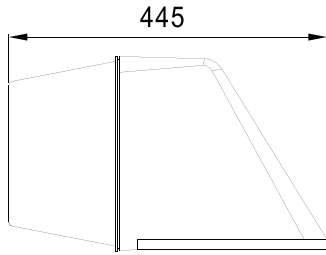

Eclipse Series 02 Outdoor LED Wallpack Light