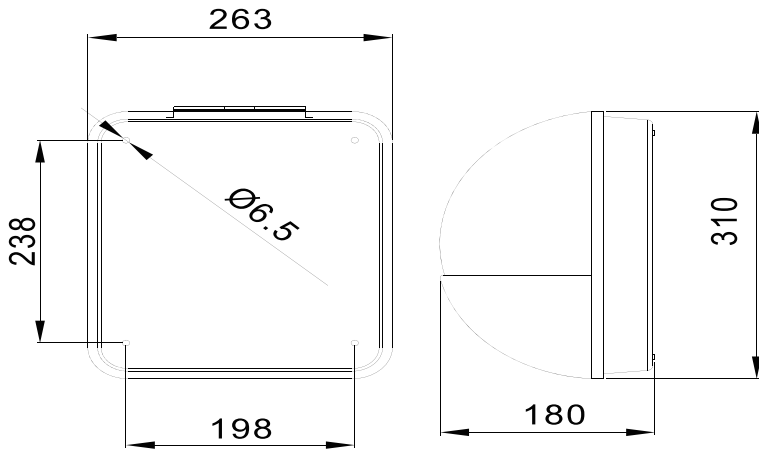

Eclipse Series 03 Outdoor LED Wallpack Light