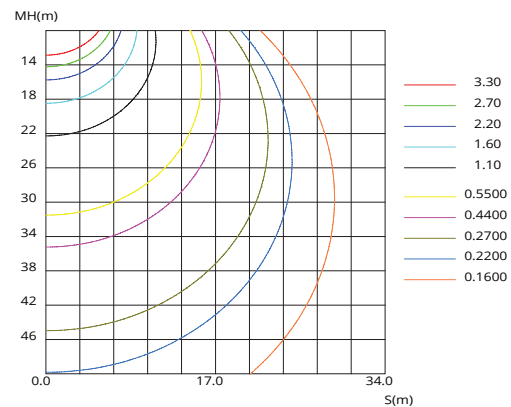

C0 PLANE ISOLUX DIAGRAM-20W (UNIT:lx)