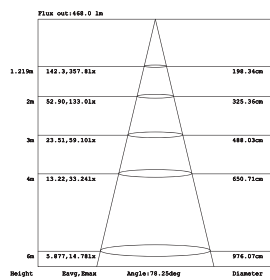

- Instant start, no noise, no flicker, anti-glare
- Die cast aluminum housing sealed with gasket
- Powder coated housing to prevent discoloration
- Shock & Vibration resistance
- High Lumen Output 95~105lm/W
- High Quality Philips Lumileds, Bridgelux or Cree Chipset

- Class II SAA Driver
- 120° Beam Angle
- CRI >70
- Housing Color options: Black
- IP65 Rated (Waterproof)
- 5 Years Warranty

LUMINOUS INTENSITY DISTRIBUTION DIAGRAM