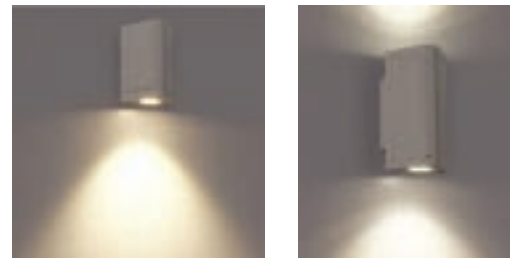

Eclipse Series

GMECL

Comet Series LED Wall Light Triangle

Down
6W

Up/Down
2*10W

- Replaces traditional Outdoor Wall Lights
- Triac dimmer system for option
- High quality Die-casting Powder Coated Aluminium housing with Clear Diffuser
- High Lumen Output
- High Quality COB Chipset

- 30° ~ 55° Beam Angle
- CRI >82
- Housing Color options: Black/Silver
- IP65 Rated (Waterproof)
- 3 Years Warranty

Model#	Dimensions (mm)	IP Rating	Beam Angle	CCT	Lumens	Wattage	LED	Dimmer (option)
GJCOM-6W	80*104*116	IP65	30°/55°	3000-6000k	600	6W	COB	Triac
GJCOM-12W	80*108*189	IP65	30°/55°	3000-6000k	1200	2*6W	COB	Triac

Comet Series LED Wall Light Round

- Replaces traditional Outdoor Wall Lights
- Triac dimmer system for option
- High quality Die-casting Powder Coated Aluminium housing with Clear Diffuser
- High Lumen Output
- High Quality COB Chipset