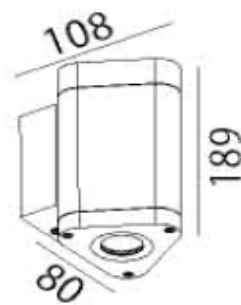

Up/Down
2*10W

- Replaces traditional Outdoor Wall Lights
- Triac dimmer system for option
- High quality Die-casting Powder Coated Aluminium housing with Clear Diffuser
- High Lumen Output
- High Quality COB Chipset

- 30° ~ 55° Beam Angle
- CRI >82
- Housing Color options: Black/Silver
- IP65 Rated (Waterproof)
- 3 Years Warranty