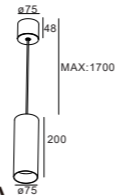

Coz 75 LED Pendant Light

COLOR: TW TB