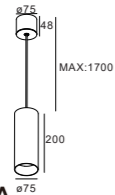

Coz 75 LED Pendant Light

COLOR: TW TB