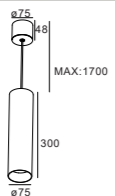

# Coz 75 LED Pendant Light

COLOR: TW TB

**GACOZ-8W-75A**  
 Power :1X8W/AC230V-50Hz  
 CCT :2700/3000/4000K  
 Flux :700lm  
 CRI :≥92

**GACOZ-11W-75A**  
 Power :1X11W/AC230V-50Hz  
 CCT :2700/3000/4000K  
 Flux :900lm  
 CRI :≥92

Beam angle :  
 15° 36° 60°

Beam angle :  
 24° 36° 60°

**GACOZ-8W-75B**  
 Power :1X8W/AC230V-50Hz  
 CCT :2700/3000/4000K  
 Flux :700lm  
 CRI :≥92

**GACOZ-11W-75B**  
 Power :1X11W/AC230V-50Hz  
 CCT :2700/3000/4000K  
 Flux :900lm  
 CRI :≥92

Beam angle :  
 15° 36° 60°

Beam angle :  
 24° 36° 60°

*Architectural  
 Lighting*