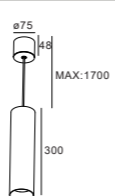

# Coz 75 LED Pendant Light

COLOR: TW TB

**GACOZ-8W-75A**  
 Power :1X8W/AC230V-50Hz  
 CCT :2700/3000/4000K  
 Flux :700lm  
 CRI :≥92

**GACOZ-11W-75A**  
 Power :1X11W/AC230V-50Hz  
 CCT :2700/3000/4000K  
 Flux :900lm  
 CRI :≥92

Beam angle :  
 15° 36° 60°

Beam angle :  
 24° 36° 60°

**GACOZ-8W-75B**  
 Power :1X8W/AC230V-50Hz  
 CCT :2700/3000/4000K  
 Flux :700lm  
 CRI :≥92

**GACOZ-11W-75B**  
 Power :1X11W/AC230V-50Hz  
 CCT :2700/3000/4000K  
 Flux :900lm  
 CRI :≥92

Beam angle :  
 15° 36° 60°

Beam angle :  
 24° 36° 60°

*Architectural  
 Lighting*