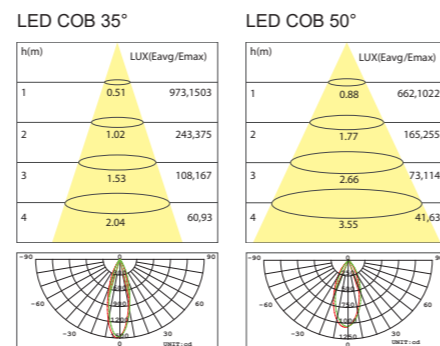

# Coz Slim 26 LED Pendant Light

COLOR: TW TB

*Architectural  
Lighting*

|                     | Power            | CCT        | Flux  | CRI |
|---------------------|------------------|------------|-------|-----|
| <b>GAC0Z-7W-26A</b> | 1X7W/AC230V-50Hz | 2700/3000K | 660lm | ≥92 |
| <b>GAC0Z-7W-26B</b> | 1X7W/AC230V-50Hz | 2700/3000K | 660lm | ≥92 |
| <b>GAC0Z-7W-26C</b> | 1X7W/AC230V-50Hz | 2700/3000K | 660lm | ≥92 |

Beam angle :  
35° 50°

Coz Slim 26 LED Pendant Light

T COLOR: TW TB

*Architectural  
Lighting*