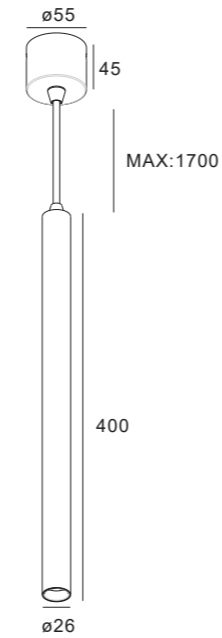

# Coz Slim 26 LED Pendant Light

COLOR: TW TB

*Architectural  
Lighting*

|                     | Power            | CCT        | Flux  | CRI |
|---------------------|------------------|------------|-------|-----|
| <b>GAC0Z-7W-26A</b> | 1X7W/AC230V-50Hz | 2700/3000K | 660lm | ≥92 |
| <b>GAC0Z-7W-26B</b> | 1X7W/AC230V-50Hz | 2700/3000K | 660lm | ≥92 |
| <b>GAC0Z-7W-26C</b> | 1X7W/AC230V-50Hz | 2700/3000K | 660lm | ≥92 |

Beam angle :  
35° 50°

Coz Slim 26 LED Pendant Light

T COLOR: TW TB

*Architectural  
Lighting*