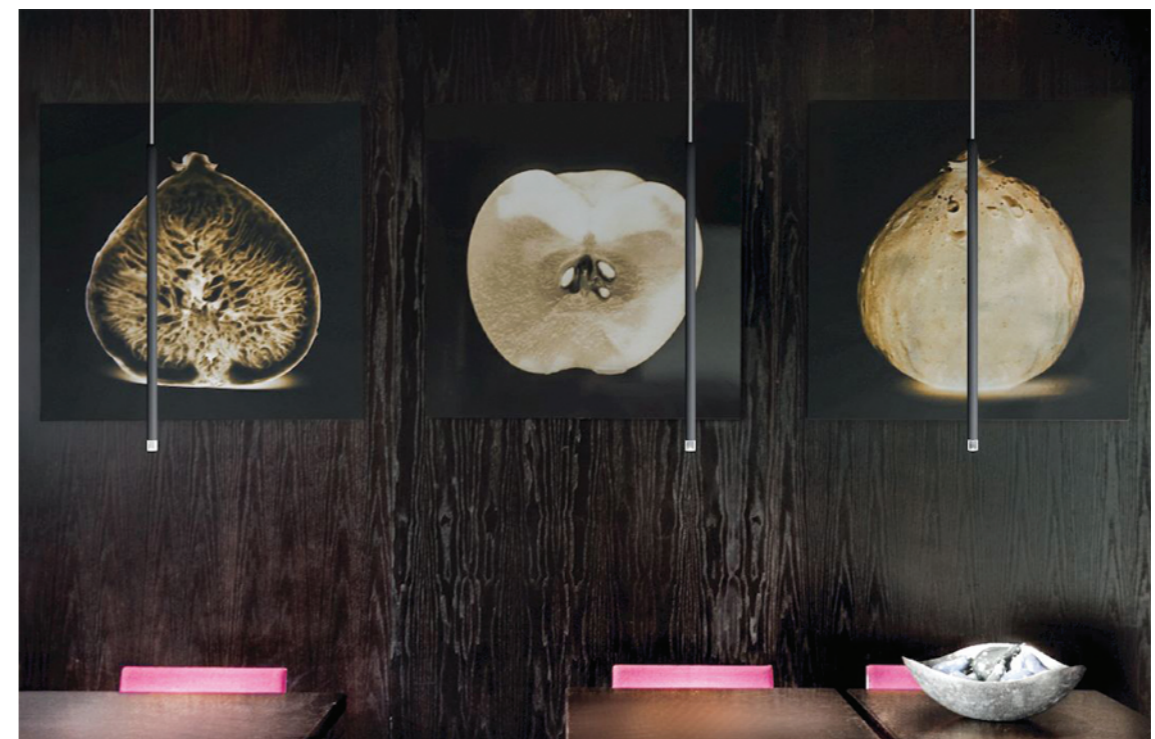

# Coz Slim 26 LED Pendant Light

COLOR: TW TB

*Architectural  
Lighting*

|                     | Power            | CCT        | Flux  | CRI |
|---------------------|------------------|------------|-------|-----|
| <b>GAC0Z-7W-26A</b> | 1X7W/AC230V-50Hz | 2700/3000K | 660lm | ≥92 |
| <b>GAC0Z-7W-26B</b> | 1X7W/AC230V-50Hz | 2700/3000K | 660lm | ≥92 |
| <b>GAC0Z-7W-26C</b> | 1X7W/AC230V-50Hz | 2700/3000K | 660lm | ≥92 |

Beam angle :  
35° 50°

Coz Slim 26 LED Pendant Light

T COLOR: TW TB

*Architectural  
Lighting*