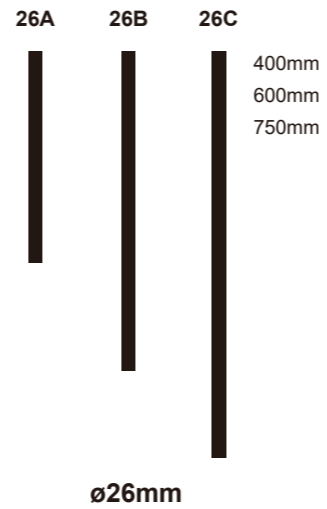

# Coz Slim 26 LED Pendant Light

COLOR: TW TB

*Architectural  
Lighting*

|                     | Power            | CCT        | Flux  | CRI |
|---------------------|------------------|------------|-------|-----|
| <b>GAC0Z-7W-26A</b> | 1X7W/AC230V-50Hz | 2700/3000K | 660lm | ≥92 |
| <b>GAC0Z-7W-26B</b> | 1X7W/AC230V-50Hz | 2700/3000K | 660lm | ≥92 |
| <b>GAC0Z-7W-26C</b> | 1X7W/AC230V-50Hz | 2700/3000K | 660lm | ≥92 |

Beam angle :  
35° 50°

Coz Slim 26 LED Pendant Light

T COLOR: TW TB

*Architectural  
Lighting*