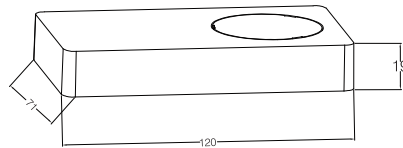

LED Surface Mounted Down Light

Specification

Product code:	GKSTR-15W
Power:	15W
Electric data:	AC 220-240V 50-60Hz
Lumen:	1365 lm
CRI:	>80
Color temperature:	3000K
IP class:	IP20
Fixture size:	120*71*19mm
Installation:	Ceiling Mounted
LED source:	CITIZEN
Fixture material:	Die Casting Aluminum
Trim Finish:	White / Grey / Black
Front Ring Finish:	Golden / White / Black